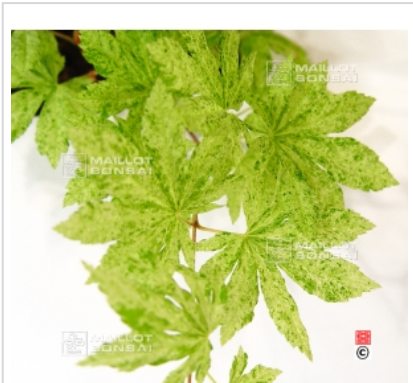

Kumoi nishiki

Acer sieboldianum kumoi nishiki

ref. 9093

1.5 litres	26,50€
12 litres	115,00€
20 litres	125,00€
3 litres	38,00€

[\[+\] Show on the website](#)

Description

Pink and white green multicolored foliage in the spring becoming green dark marbled of cream lasting the summer. Very beautiful original variegation, fast growth. Recent variety introduced in Europe by Guy Maillot. Yellow orange autumnal coloration.

Technical description

<i>Species</i>	Japanese Maples
<i>Variety</i>	Acer sieboldianum kumoi nishiki
<i>Leaf colour</i>	Variegated leaves
<i>Leaf shape</i>	Palmated
<i>Adult height</i>	Between 2 and 4 meters
<i>Shape</i>	Natural
<i>Exposure</i>	Sun