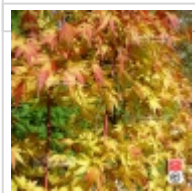

Sango kaku

› Japanese maples › *Acer palmatum*

ref. 884

1.5 litres	26,50€
14 litres	85,00€
3 litres	32,00€
4 litres	38,00€

[\[+\] Show on the website](#)

Description

Leaves: greenish or pinkish yellow in spring, dark green in summer and reddish orange in autumn. Wood red in winter on the branches that have grown in the last 2 years.

Technical description

<i>Species</i>	Acer palmatum
<i>Variety</i>	Sango kaku
<i>Leaf colour</i>	Green leaves
<i>Leaf shape</i>	Palmated
<i>Adult height</i>	Greater than 4 meters
<i>Shape</i>	Natural
<i>Exposure</i>	Sun