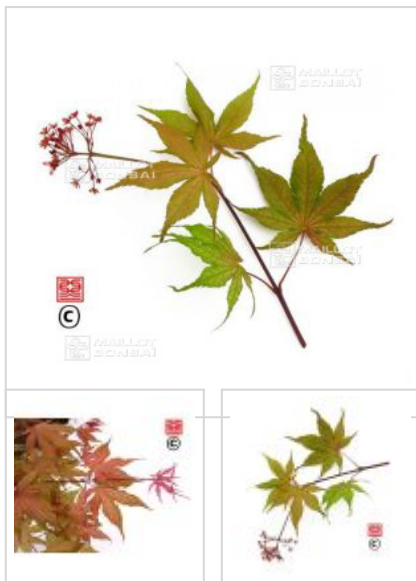

Rugose select

› Japanese maples › *Acer matsumurae*

ref. 863

1.5 litres	26,50€
3 litres	32,00€
4 litres	38,00€

[\[+\] Show on the website](#)

Description

Leaves: brownish crimson variegated with pink, with clearly visible ribs in spring, darker green in summer with pinkish new shoots, and fiery red in autumn.

Technical description

<i>Species</i>	<i>Acer matsumurae</i>
<i>Variety</i>	Rugose select
<i>Leaf colour</i>	Veined
<i>Leaf shape</i>	Palmated
<i>Adult height</i>	
<i>Shape</i>	Natural
<i>Exposure</i>	Sun