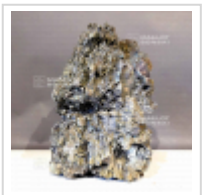

## Rock

› Bonsai tools › Bonsai tools

ref. 12085

**550,00€**

[\[+\] Show on the website](#)

### Description

This rock is used to create landscapes.

Approximative height : 340 mm. Width : 320 mm. Thickness: 185 mm. Rock imported from Japan.