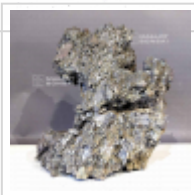

### Description

This rock is used to create landscapes.

Approximative height : 340 mm. Width : 320 mm. Thickness: 185 mm. Rock imported from Japan.