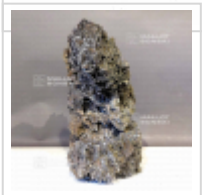

## Rock

› Bonsai tools › Bonsai tools

ref. 12085

**550,00€**

[\[+\] Show on the website](#)

### Description

This rock is used to create landscapes.

Approximative height : 340 mm. Width : 320 mm. Thickness: 185 mm. Rock imported from Japan.