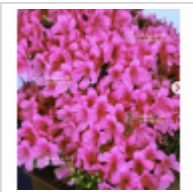

Rhododendron momo chidori 2210231

› Outdoor bonsai trees

ref. 12053

2.360,00€

voluminous/heavy item
extra shipping of 24.00€

[\[+\] Show on the website](#)

Description

Dimensions:

Height: 480 mm Width: 600 mm Japanese pot from Tokoname, signed, dimensions: 485x365x160 mm

Nebari: 270 mm Trunk: 130/140 mm Variety with small dark pink flowers, Momo Chidori, uncommon in cultivation displays a superb trunk movement.