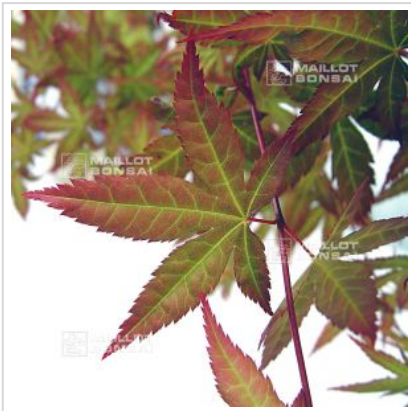

MAILLOT ERABLE

Red wine

› Japanese maples › *Acer palmatum*

ref. 1188

1.5 litres	26,50€
3 litres	32,00€
4 litres	38,00€

[\[+\] Show on the website](#)

Description

Foliage of spring crimson brightness becoming crimson dark in summer with new brilliant shoots, quick orange red coloration on the fall. Dutch obtaining. Variety protected © under License forbidden multiplication.

Technical description

<i>Species</i>	Acer palmatum
<i>Variety</i>	Red wine
<i>Leaf colour</i>	Purple leaves
<i>Leaf shape</i>	Palmated
<i>Adult height</i>	Less than 2 meters
<i>Shape</i>	Natural
<i>Exposure</i>	Sun