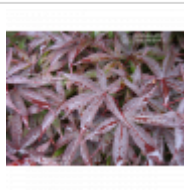

Red sentinel twombly's

› Japanese maples › *Acer palmatum*

ref. 10892

| | |
|------------|----------------|
| 1.5 litres | 26,50€ |
| 3 litres | 38,00€ |
| 4 litres | 45,00€ |
| 50 litres | 285,00€ |

[\[+\] Show on the website](#)

Description

Leaves: bright crimson red in spring, dark red in summer and reddish orange in autumn. This recent obtaining has often been considered as dwarf and fastigiated but in cultivation in open ground it develops normally, thus reaching 4 meters in ten years.